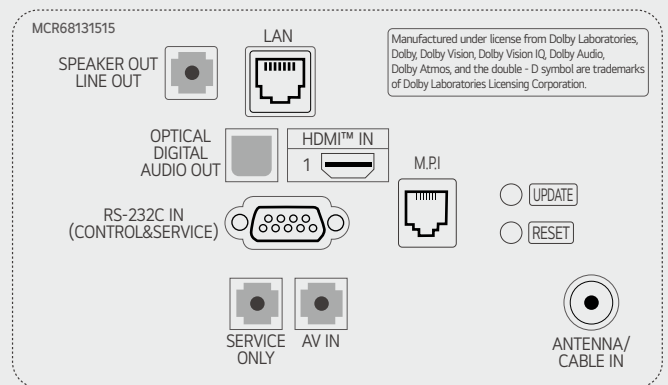

LN560H Series 32"

Rear