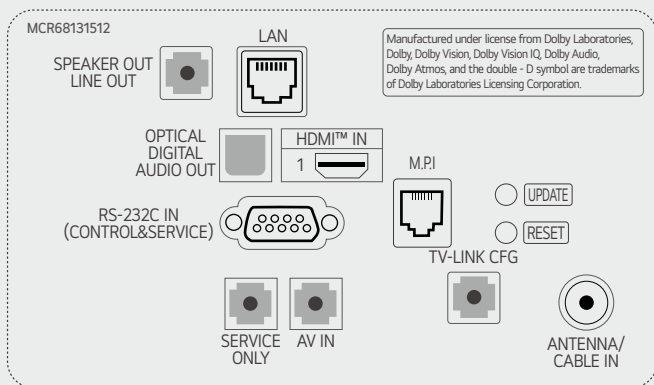

CONNECTIVITY

LN570H Series 32"

Rear